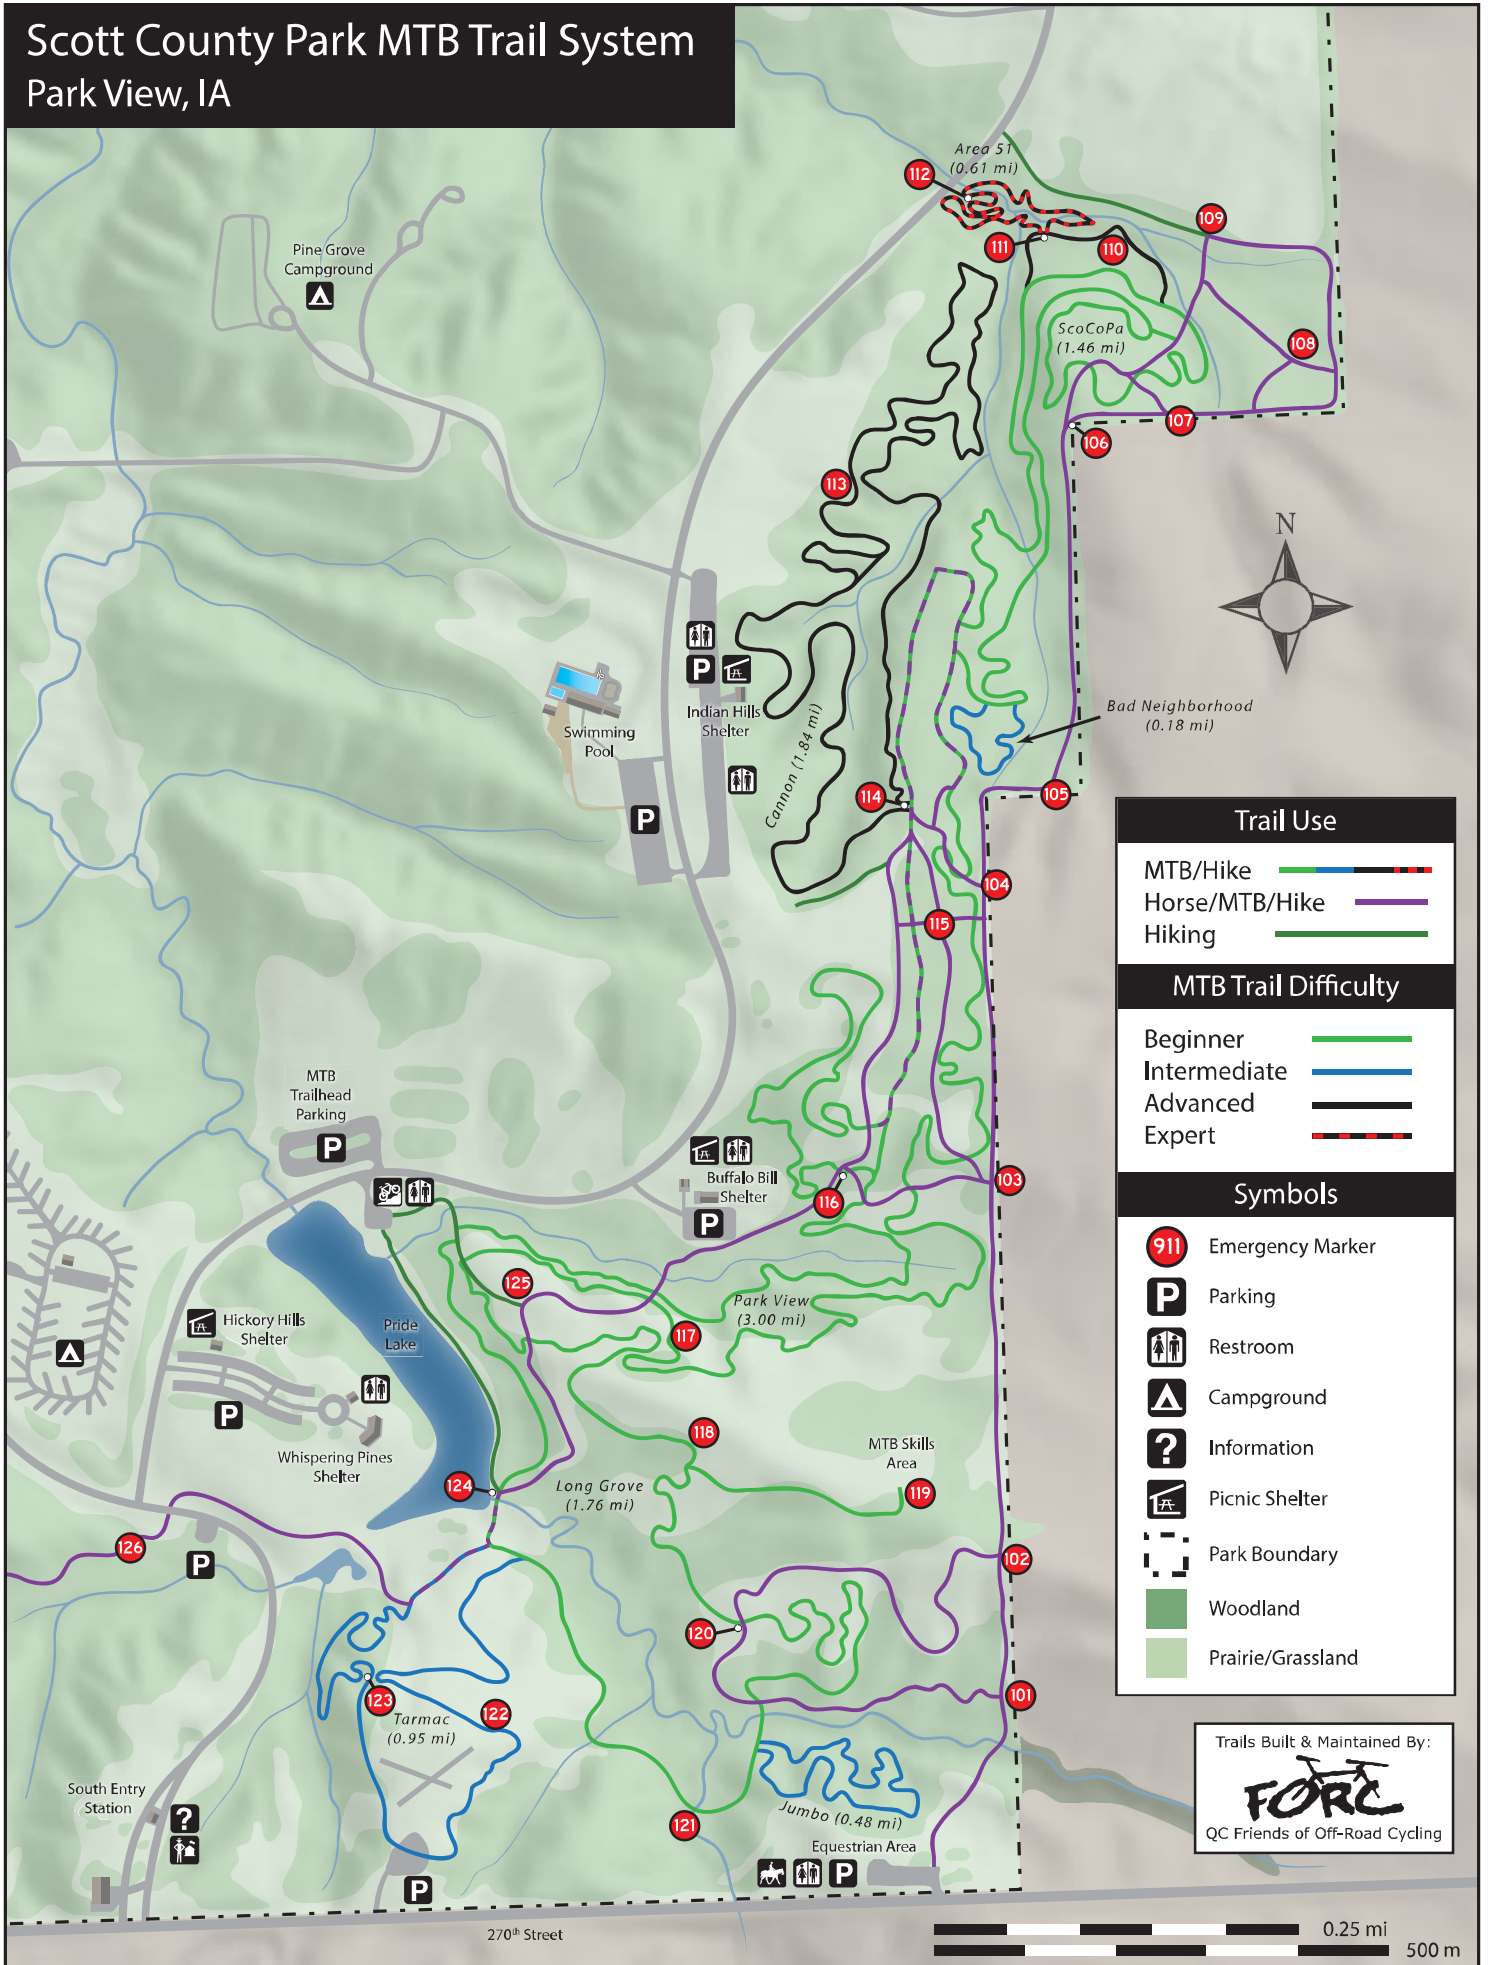

Scott County Park MTB Trail System

Park View, IA

Trail Use	
MTB/Hike	
Horse/MTB/Hike	
Hiking	

MTB Trail Difficulty	
Beginner	
Intermediate	
Advanced	
Expert	

Symbols	
	Emergency Marker
	Parking
	Restroom
	Campground
	Information
	Picnic Shelter
	Park Boundary
	Woodland
	Prairie/Grassland

Trails Built & Maintained By:

QC Friends of Off-Road Cycling