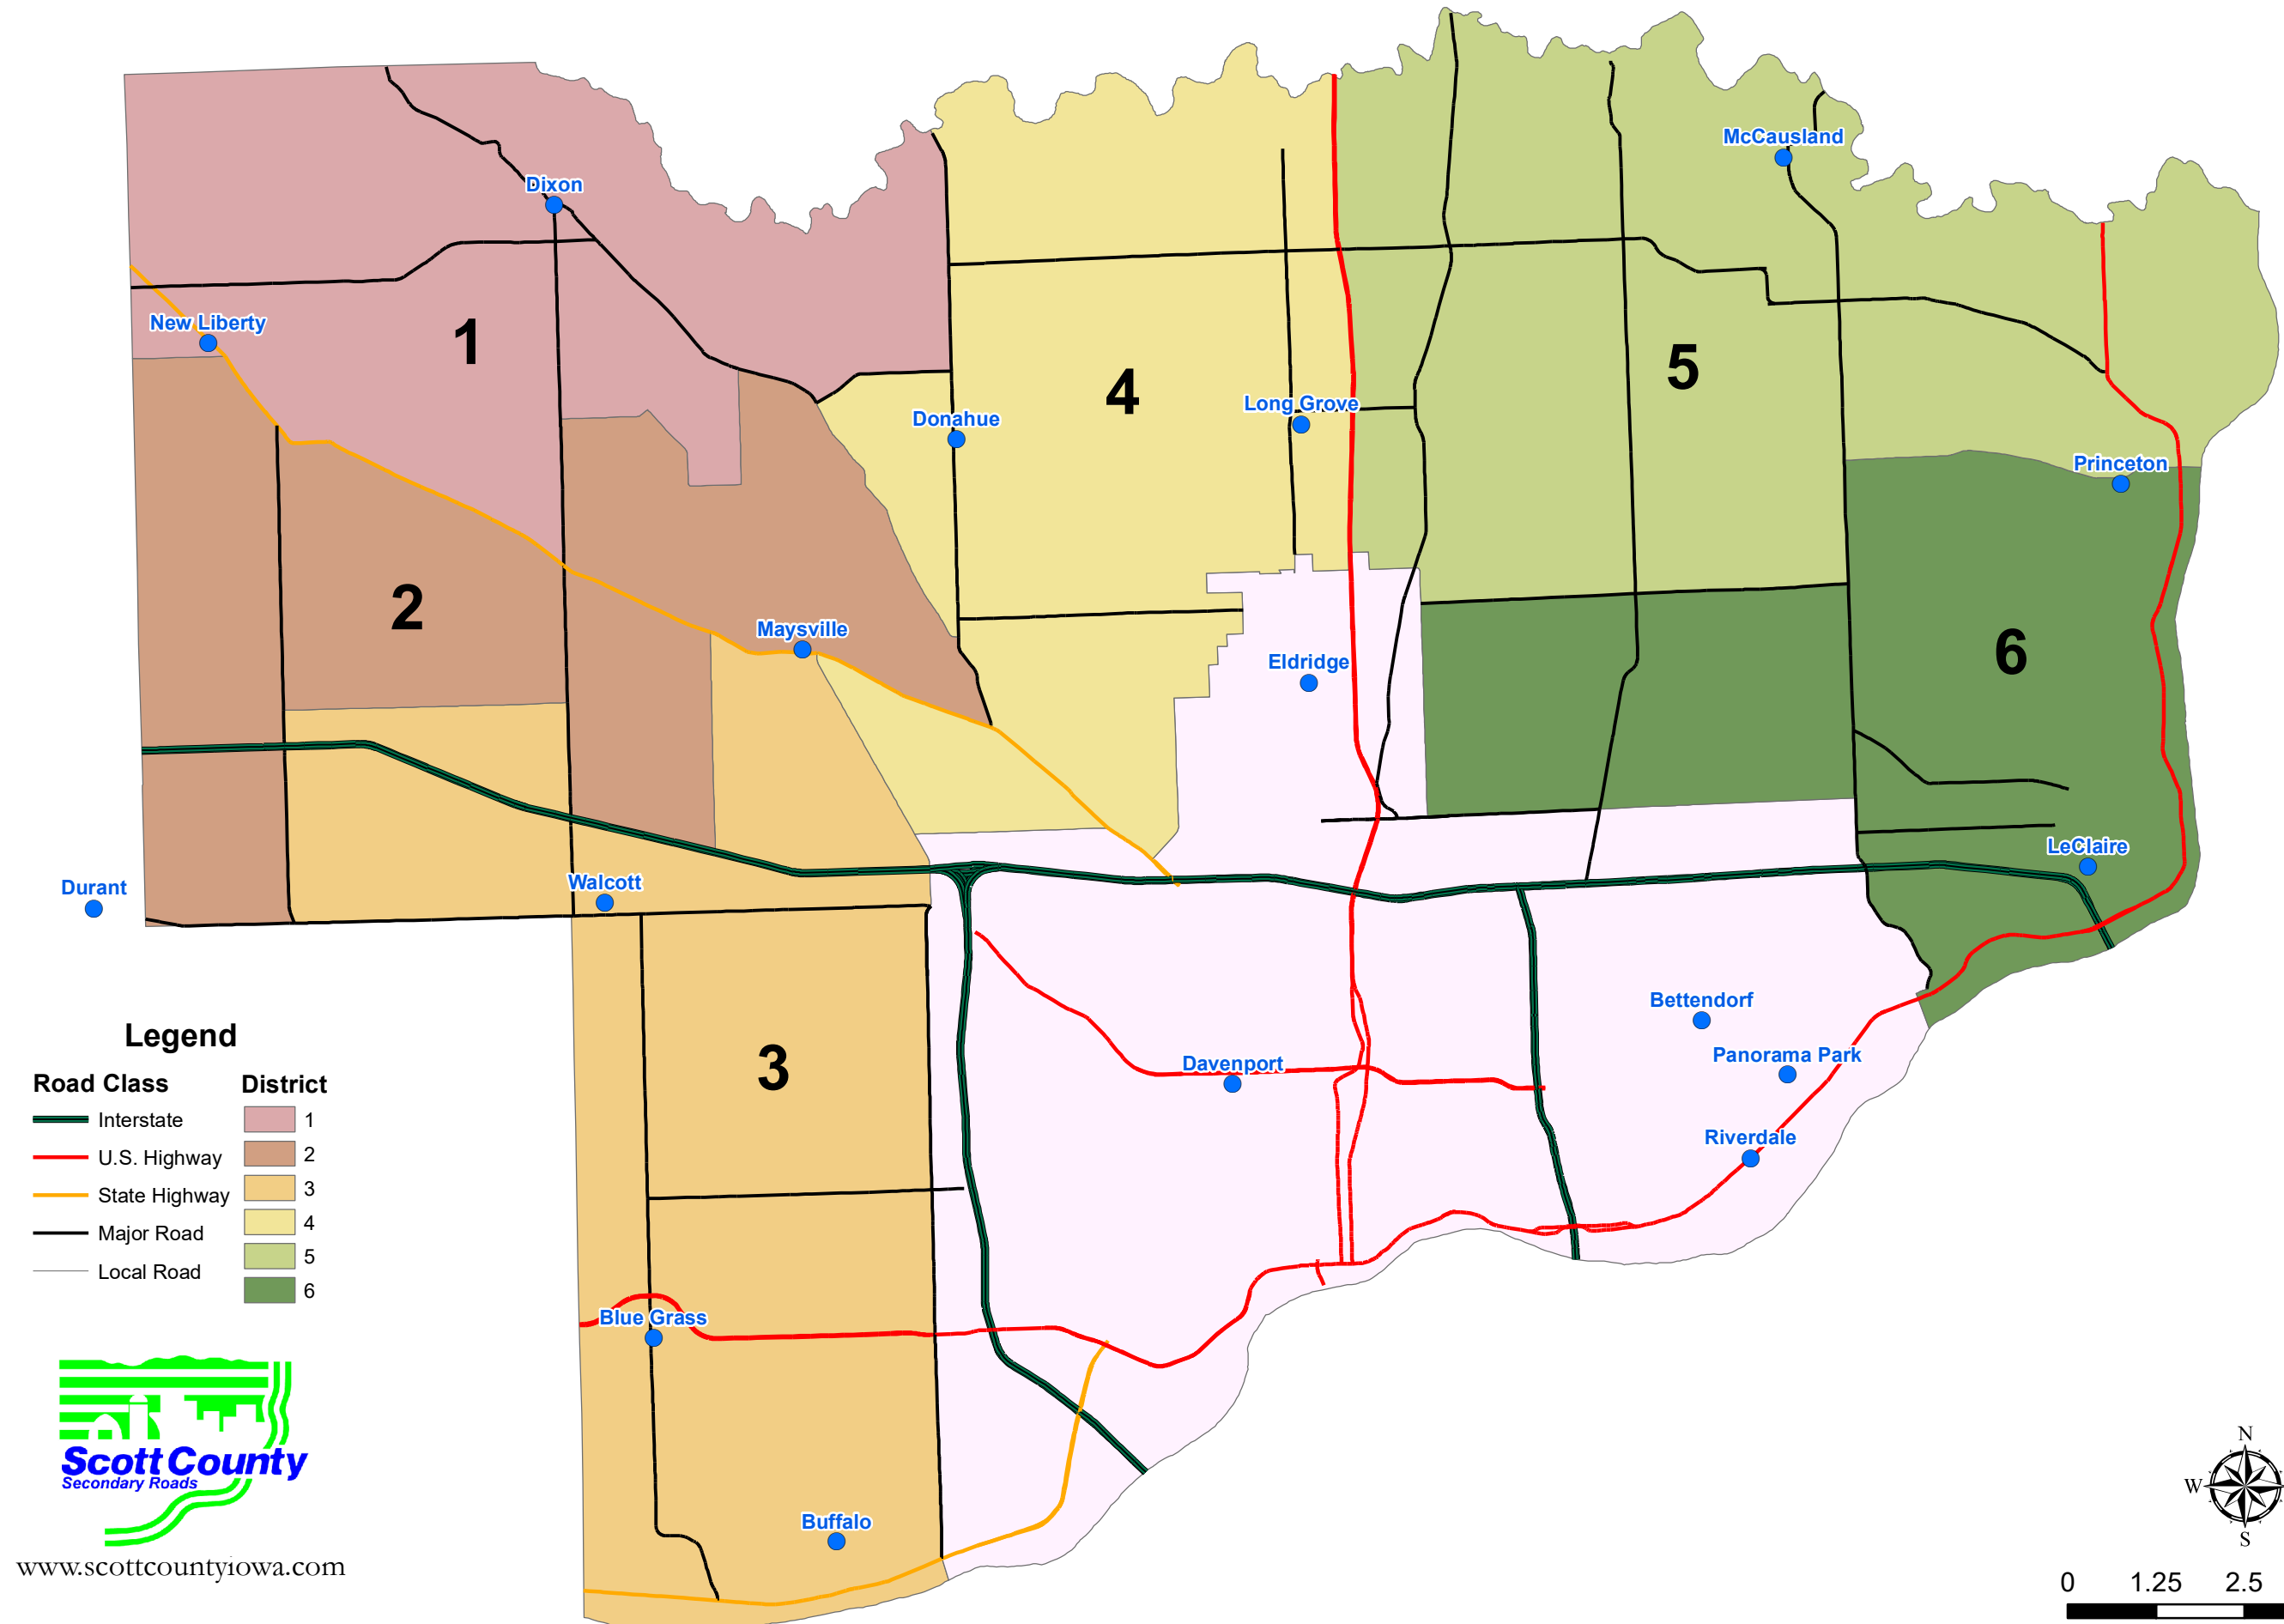

Motor Grader Operations Districts

Legend

Road Class	District
Interstate	1
U.S. Highway	2
State Highway	3
Major Road	4
Local Road	5
	6

www.scottcountyiowa.com